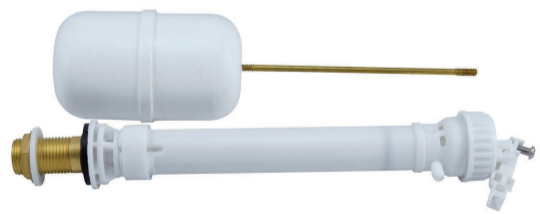

VALVULA ADMISION REGULABLE ROSCA BRONCE

- cod. FER95 - 3/8" (x 10u.)
- cod. FER96 - 1/2" (x 10u.)